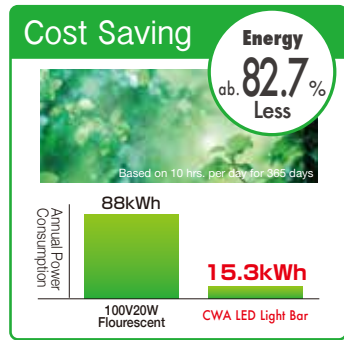

6500K IP65

Mounting Brackets

Holding Brackets

Highly-reliable LED chips are used

Specifications & Outer Dimensions (Unit: mm)

Model	CWA3S-24-CD	CWA6S-24-CD	CWA9S-24-CD
Luminous Color		Daylight	
Color Temperature (Typ.)		6500K	
Illuminance (at 24V DC, 0.5m)	440lx	800lx	990lx
Total Luminous Flux	350lm	700lm	1050lm
Rated Voltage	24V DC (Polarized)		
Operating Voltage	24V DC ±10%		
Current Consumption	180mA	360mA	540mA
Power Consumption	4.32W	8.64W	12.96W
Operating Temperature Range	-30°C ~ +60°C (RH90% or less, no condensation)		
Main Body Material	Polycarbonate Resin (Waterproof Packing: Silicon)		
Protection Rating	IP65 (Excluding cable ends)		
Mounting Location	Indoor		
Mounting Direction	Any Direction		
Insulation Resistance	500V DC 5MΩ or more		
Withstand Voltage	500V AC for 1 minute (Between power cable lead and screw.)		
Vibration Resistance	30Hz 19.6 m/s ² (Back and Forth, Up and Down, Left and Right for 2 hrs. each)		
Mass	215g ±10%	385g ±10%	540g ±10%