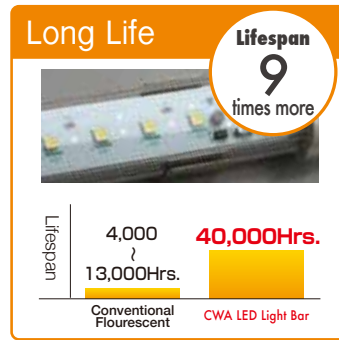

6500K IP65

Mounting Brackets

Holding Brackets

Highly-reliable LED chips are used

Specifications & Outer Dimensions (Unit: mm)

Model	CWA3S-24-CD	CWA6S-24-CD	CWA9S-24-CD
Luminous Color		Daylight	
Color Temperature (Typ.)		6500K	
Illuminance (at 24V DC, 0.5m)	440lx	800lx	990lx
Total Luminous Flux	350lm	700lm	1050lm
Rated Voltage	24V DC (Polarized)		
Operating Voltage	24V DC ±10%		
Current Consumption	180mA	360mA	540mA
Power Consumption	4.32W	8.64W	12.96W
Operating Temperature Range	-30°C ~ +60°C (RH90% or less, no condensation)		
Main Body Material	Polycarbonate Resin (Waterproof Packing: Silicon)		
Protection Rating	IP65 (Excluding cable ends)		
Mounting Location	Indoor		
Mounting Direction	Any Direction		
Insulation Resistance	500V DC 5MΩ or more		
Withstand Voltage	500V AC for 1 minute (Between power cable lead and screw.)		
Vibration Resistance	30Hz 19.6 m/s ² (Back and Forth, Up and Down, Left and Right for 2 hrs. each)		
Mass	215g ±10%	385g ±10%	540g ±10%