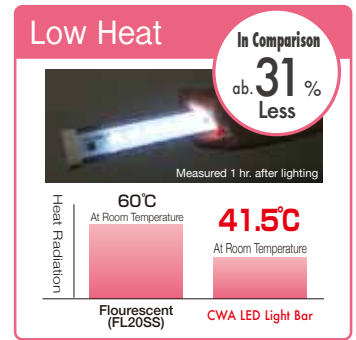

6500K IP65

Mounting Brackets

Holding Brackets

Highly-reliable LED chips are used

Specifications & Outer Dimensions (Unit: mm)

Model	CWA3S-24-CD	CWA6S-24-CD	CWA9S-24-CD
Luminous Color		Daylight	
Color Temperature (Typ.)		6500K	
Illuminance (at 24V DC, 0.5m)	440lx	800lx	990lx
Total Luminous Flux	350lm	700lm	1050lm
Rated Voltage	24V DC (Polarized)		
Operating Voltage	24V DC ±10%		
Current Consumption	180mA	360mA	540mA
Power Consumption	4.32W	8.64W	12.96W
Operating Temperature Range	-30°C ~ +60°C (RH90% or less, no condensation)		
Main Body Material	Polycarbonate Resin (Waterproof Packing: Silicon)		
Protection Rating	IP65 (Excluding cable ends)		
Mounting Location	Indoor		
Mounting Direction	Any Direction		
Insulation Resistance	500V DC 5MΩ or more		
Withstand Voltage	500V AC for 1 minute (Between power cable lead and screw.)		
Vibration Resistance	30Hz 19.6 m/s ² (Back and Forth, Up and Down, Left and Right for 2 hrs. each)		
Mass	215g ±10%	385g ±10%	540g ±10%