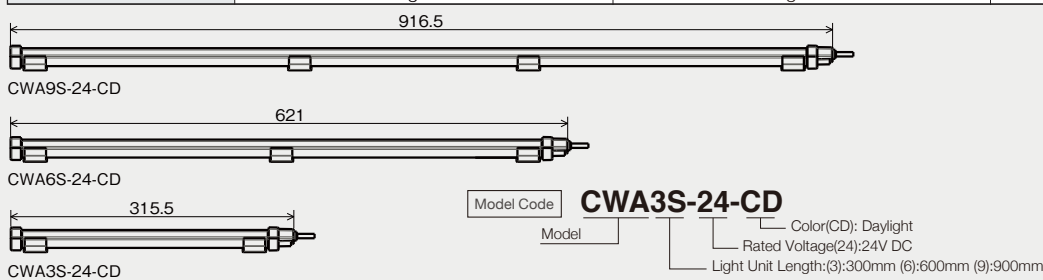

6500K IP65

Mounting Brackets

Holding Brackets

Highly-reliable LED chips are used

Specifications & Outer Dimensions (Unit: mm)

Model	CWA3S-24-CD	CWA6S-24-CD	CWA9S-24-CD
Luminous Color		Daylight	
Color Temperature (Typ.)		6500K	
Illuminance (at 24V DC, 0.5m)	440lx	800lx	990lx
Total Luminous Flux	350lm	700lm	1050lm
Rated Voltage	24V DC (Polarized)		
Operating Voltage	24V DC ±10%		
Current Consumption	180mA	360mA	540mA
Power Consumption	4.32W	8.64W	12.96W
Operating Temperature Range	-30°C ~ +60°C (RH90% or less, no condensation)		
Main Body Material	Polycarbonate Resin (Waterproof Packing: Silicon)		
Protection Rating	IP65 (Excluding cable ends)		
Mounting Location	Indoor		
Mounting Direction	Any Direction		
Insulation Resistance	500V DC 5MΩ or more		
Withstand Voltage	500V AC for 1 minute (Between power cable lead and screw.)		
Vibration Resistance	30Hz 19.6 m/s ² (Back and Forth, Up and Down, Left and Right for 2 hrs. each)		
Mass	215g ±10%	385g ±10%	540g ±10%