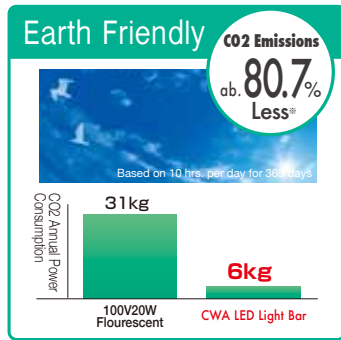

6500K IP65

Mounting Brackets

Holding Brackets

Highly-reliable LED chips are used

Specifications & Outer Dimensions (Unit: mm)

Model	CWA3S-24-CD	CWA6S-24-CD	CWA9S-24-CD
Luminous Color		Daylight	
Color Temperature (Typ.)		6500K	
Illuminance (at 24V DC, 0.5m)	440lx	800lx	990lx
Total Luminous Flux	350lm	700lm	1050lm
Rated Voltage	24V DC (Polarized)		
Operating Voltage	24V DC ±10%		
Current Consumption	180mA	360mA	540mA
Power Consumption	4.32W	8.64W	12.96W
Operating Temperature Range	-30°C ~ +60°C (RH90% or less, no condensation)		
Main Body Material	Polycarbonate Resin (Waterproof Packing: Silicon)		
Protection Rating	IP65 (Excluding cable ends)		
Mounting Location	Indoor		
Mounting Direction	Any Direction		
Insulation Resistance	500V DC 5MΩ or more		
Withstand Voltage	500V AC for 1 minute (Between power cable lead and screw.)		
Vibration Resistance	30Hz 19.6 m/s ² (Back and Forth, Up and Down, Left and Right for 2 hrs. each)		
Mass	215g ±10%	385g ±10%	540g ±10%